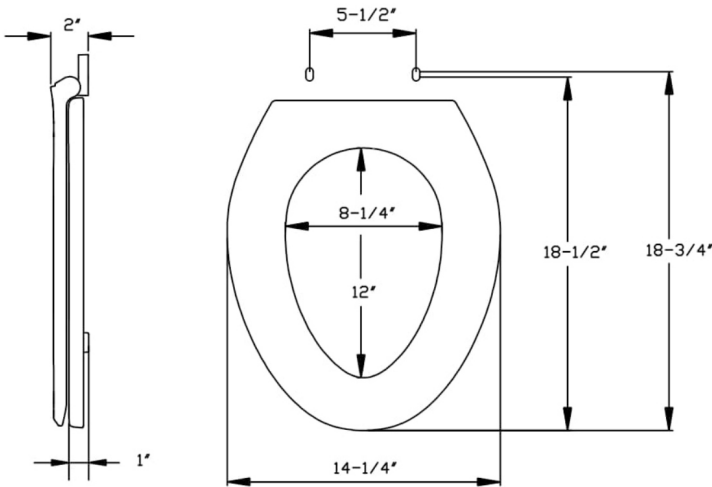

Product Specifications

| | |
|--------------------------|----------------|
| Shape | Elongated |
| Seat Material | Centocore wood |
| Seat Form | Closed front |
| Commercial Hinge | No |
| Bolt Material | Plastic |
| Hardware Material | Plastic |
| Check Hinge | No |
| Cover | Yes |
| Custom Gasket | Yes |
| Color | Biscuit |

Dimensions shown are nominal and may vary within a range of tolerance. Product specifications are subject to change without notice.